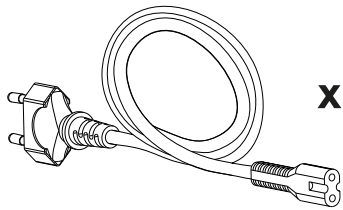

Charger 1 × USB-C 60W & 1 × USB-A 10W

935-PUSBC60

A - Combined with power grommet (see article number)

CONTENT:

x1

x1

-1 UBC-C Charger PD3.0

5V⇒3A, 9V⇒3A
12V⇒3A, 15V⇒3A
20V⇒3.25A

-1 USB A Charger 5V⇒2A

1 C7/Europlug cable 500mm

1 CONNECT CABLE TO POWER SOCKET AND CHARGER

For recommended
product pairing. See **i**

i PRODUCT PAIRING

POWERDOT:

■ 935-PD16 □ 935-PD16W
■ 935-PD36 □ 935-PD36W
■ 935-PD46 □ 935-PD46W
■ 935-PD56 □ 935-PD56W