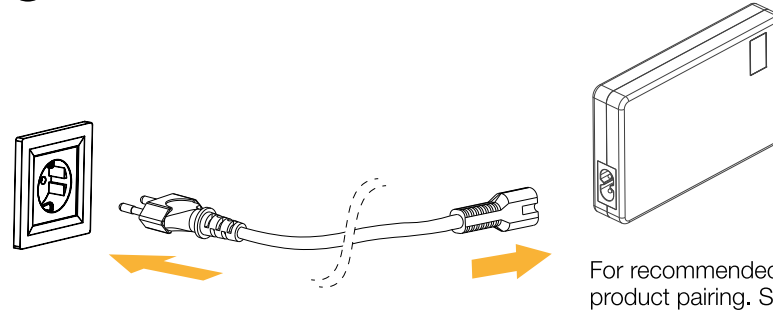

Charger 1 × USB-C 60W & 1 × USB-A 10W

935-PUSBC60

A - Combined with power grommet (see article number)

CONTENT:

x1

x1

-1 UBC-C Charger PD3.0

5V⇒3A, 9V⇒3A
12V⇒3A, 15V⇒3A
20V⇒3.25A

-1 USB A Charger 5V⇒2A

1 C7/Europlug cable 500mm

1 CONNECT CABLE TO POWER SOCKET AND CHARGER

For recommended
product pairing. See **i**

i PRODUCT PAIRING

POWERDOT:

■ 935-PD16 □ 935-PD16W
■ 935-PD36 □ 935-PD36W
■ 935-PD46 □ 935-PD46W
■ 935-PD56 □ 935-PD56W