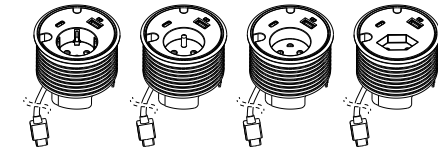

Charger 1 × USB-C 60W & 1 × USB-A 10W

935-PUSBC60

A - Combined with power grommet (see article number)

CONTENT:

x1

x1

-1 UBC-C Charger PD3.0

5V⇒3A, 9V⇒3A
12V⇒3A, 15V⇒3A
20V⇒3.25A

-1 USB A Charger 5V⇒2A

1 C7/Europlug cable 500mm

1 CONNECT CABLE TO POWER SOCKET AND CHARGER

For recommended
product pairing. See **i**

i PRODUCT PAIRING

POWERDOT:

■ 935-PD16 □ 935-PD16W
■ 935-PD36 □ 935-PD36W
■ 935-PD46 □ 935-PD46W
■ 935-PD56 □ 935-PD56W

2

READY TO BE USED
Charge laptops, smartphones, etc

A1 CONNECT USB-C CABLE TO POWERDOT

A2

READY TO BE USED
Charge laptops, smartphones, etc