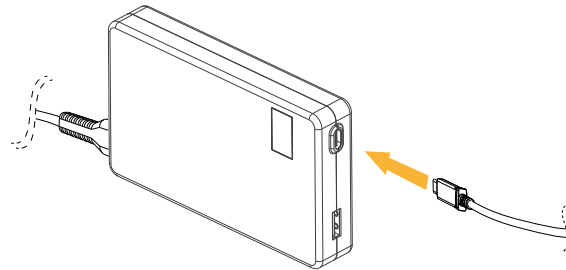

Charger 1 × USB-C 60W & 1 × USB-A 10W

935-PUSBC60

A - Combined with power grommet (see article number)

CONTENT:

x1

x1

-1 UBC-C Charger PD3.0

5V⇒3A, 9V⇒3A
12V⇒3A, 15V⇒3A
20V⇒3.25A

-1 USB A Charger 5V⇒2A

1 C7/Europlug cable 500mm

1 CONNECT CABLE TO POWER SOCKET AND CHARGER

For recommended
product pairing. See **i**

i PRODUCT PAIRING

POWERDOT:

■ 935-PD16 □ 935-PD16W
■ 935-PD36 □ 935-PD36W
■ 935-PD46 □ 935-PD46W
■ 935-PD56 □ 935-PD56W

2

READY TO BE USED
Charge laptops, smartphones, etc

A1 CONNECT USB-C CABLE TO POWERDOT

A2

READY TO BE USED
Charge laptops, smartphones, etc