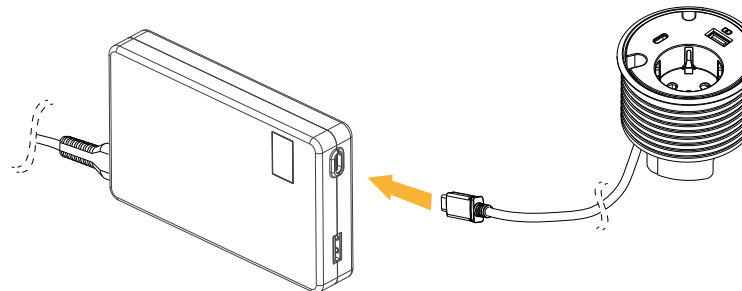

A1 CONNECT USB-C CABLE TO POWERDOT